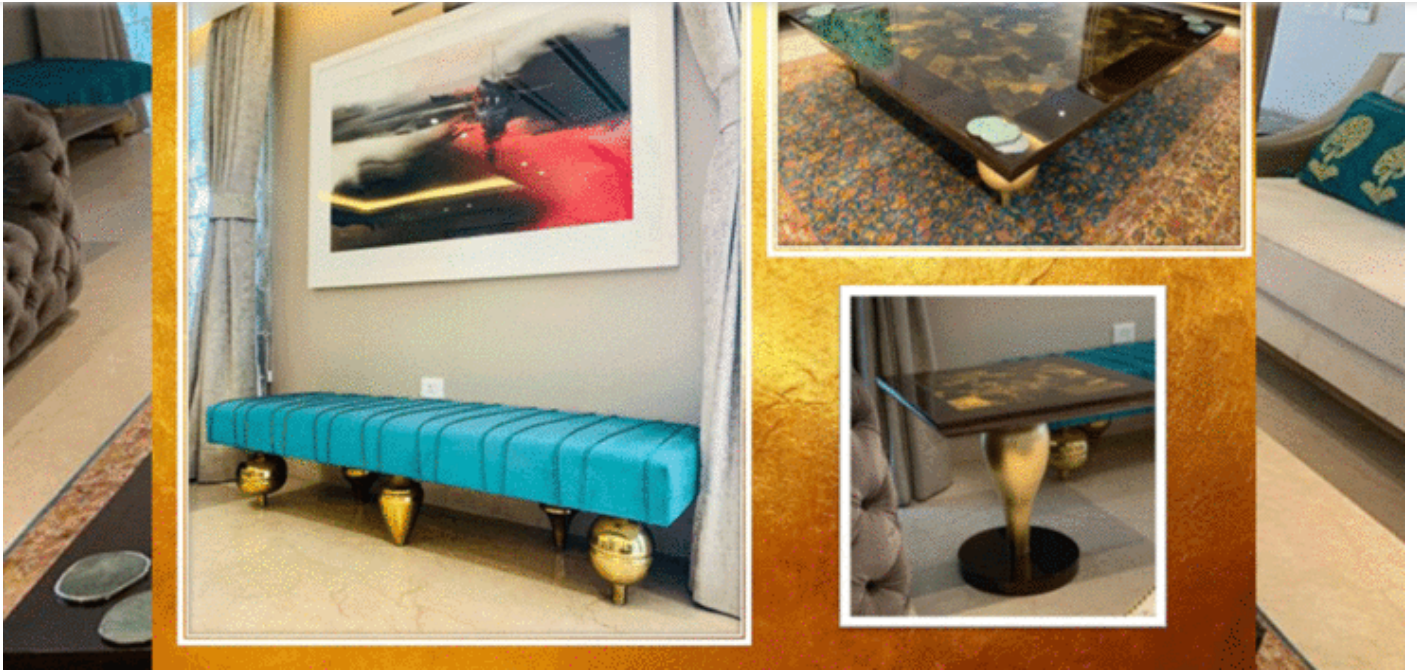

[PROJECTS > MOI DEN INTERIORS](#)

01 May 2020

Contemporary house with a nostalgic touch

The modern classical house in New Delhi is one of Moi Den Interiors' most exclusively designed projects

Located in Panchsheel Park, New Delhi, the newly designed home by Vandana Goyal, principal designer & founder, Moi Den Interiors, is surrounded by sheer luxury, glamour and timeless designs. This house is designed keeping in mind the client's lifestyle, their sense of aesthetics, culture and everyday practical needs, making sure the house reflects their personality. The client brief requested for a modern classical look, which was achieved by incorporating a fusion of modern and contemporary styles with an everlasting elegance of the old.

Moi Den Interiors (https://www.instagram.com/moiden_interiors/) gave the expansive foyer a triangular patterned flooring using white and black marble inlay. Use of semi precious stones like the golden agate on the console further adds a touch of luxury to the foyer. Modern lively accents complement the sleek gold tones displayed in this lavish space.

In the living room, the bespoke furniture, fabrics and drapery are designed keeping in mind a colour combination of beige and brown tones with green being the accent colour. The use of metal gold

The corner of the dining room has the most eye-catching unit, making it a favorite place in this abode.